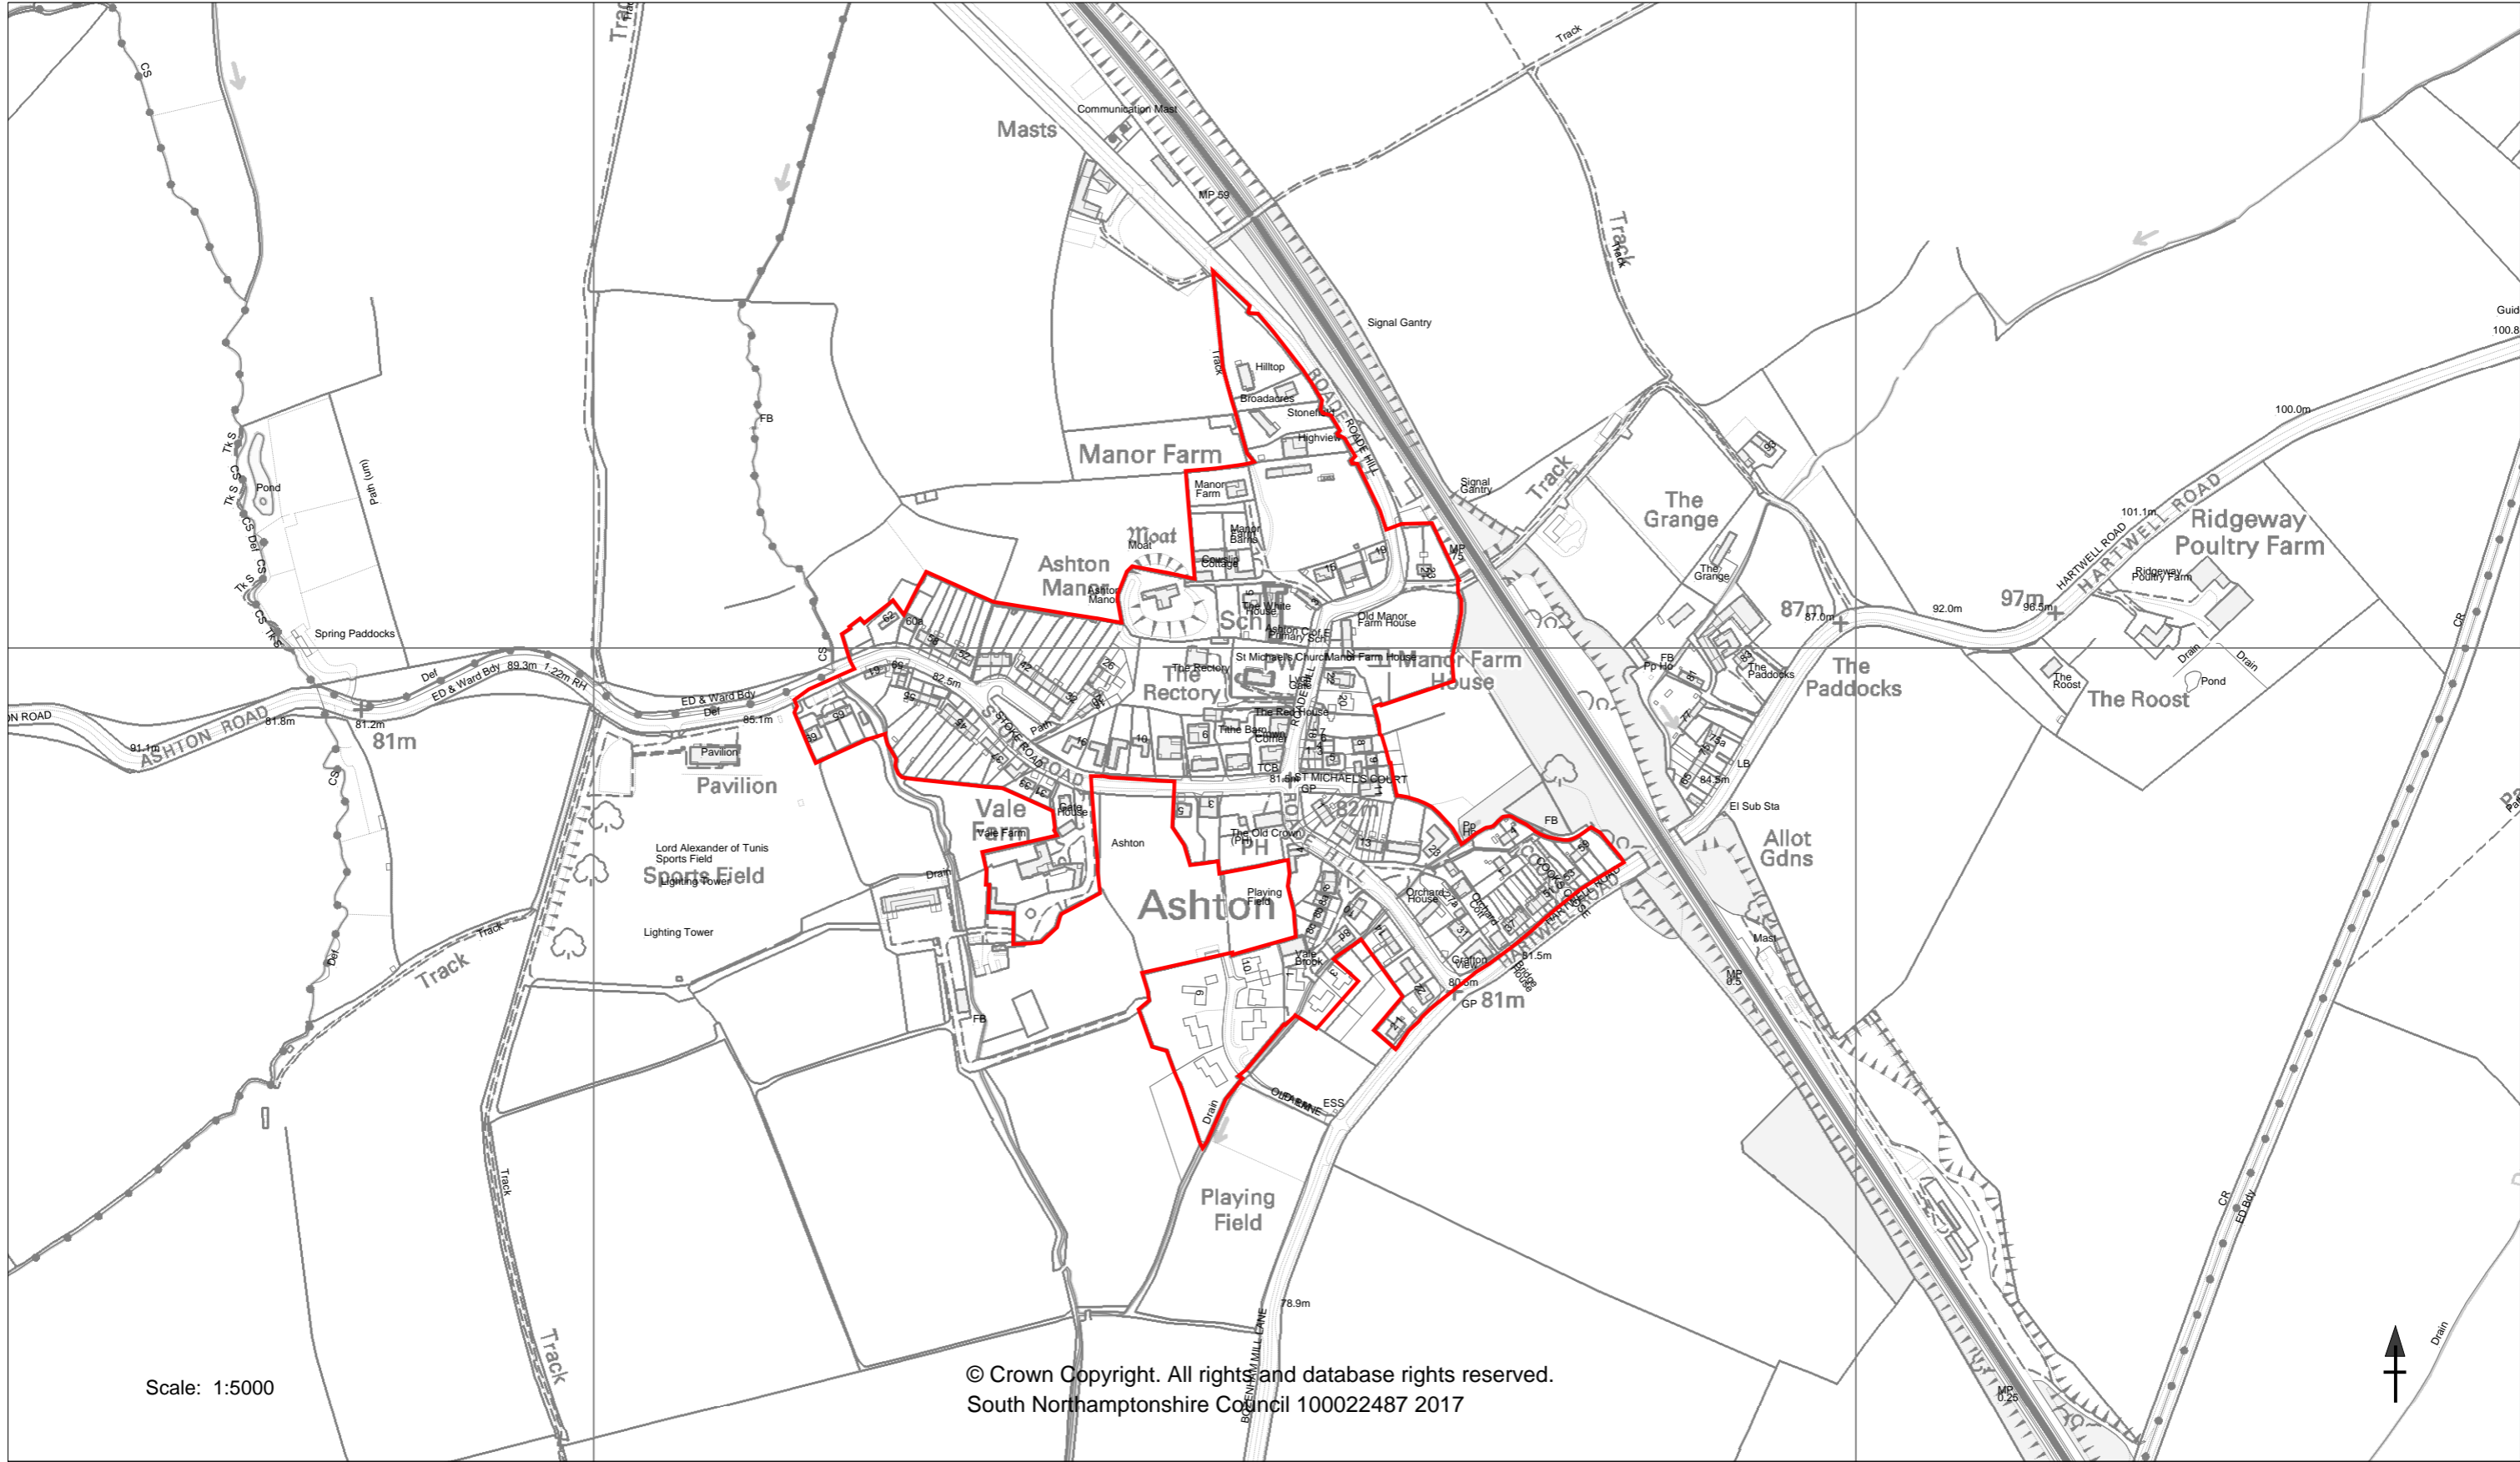

Village Confines: Ashton

© Crown Copyright. All rights and database rights reserved.
 South Northamptonshire Council 100022487 2017

Key

Village Confine Boundary

South Northamptonshire Local Plan Part 2A
 Preferred Options (Part 1); Consultation
 Draft Proposals Map March 2017